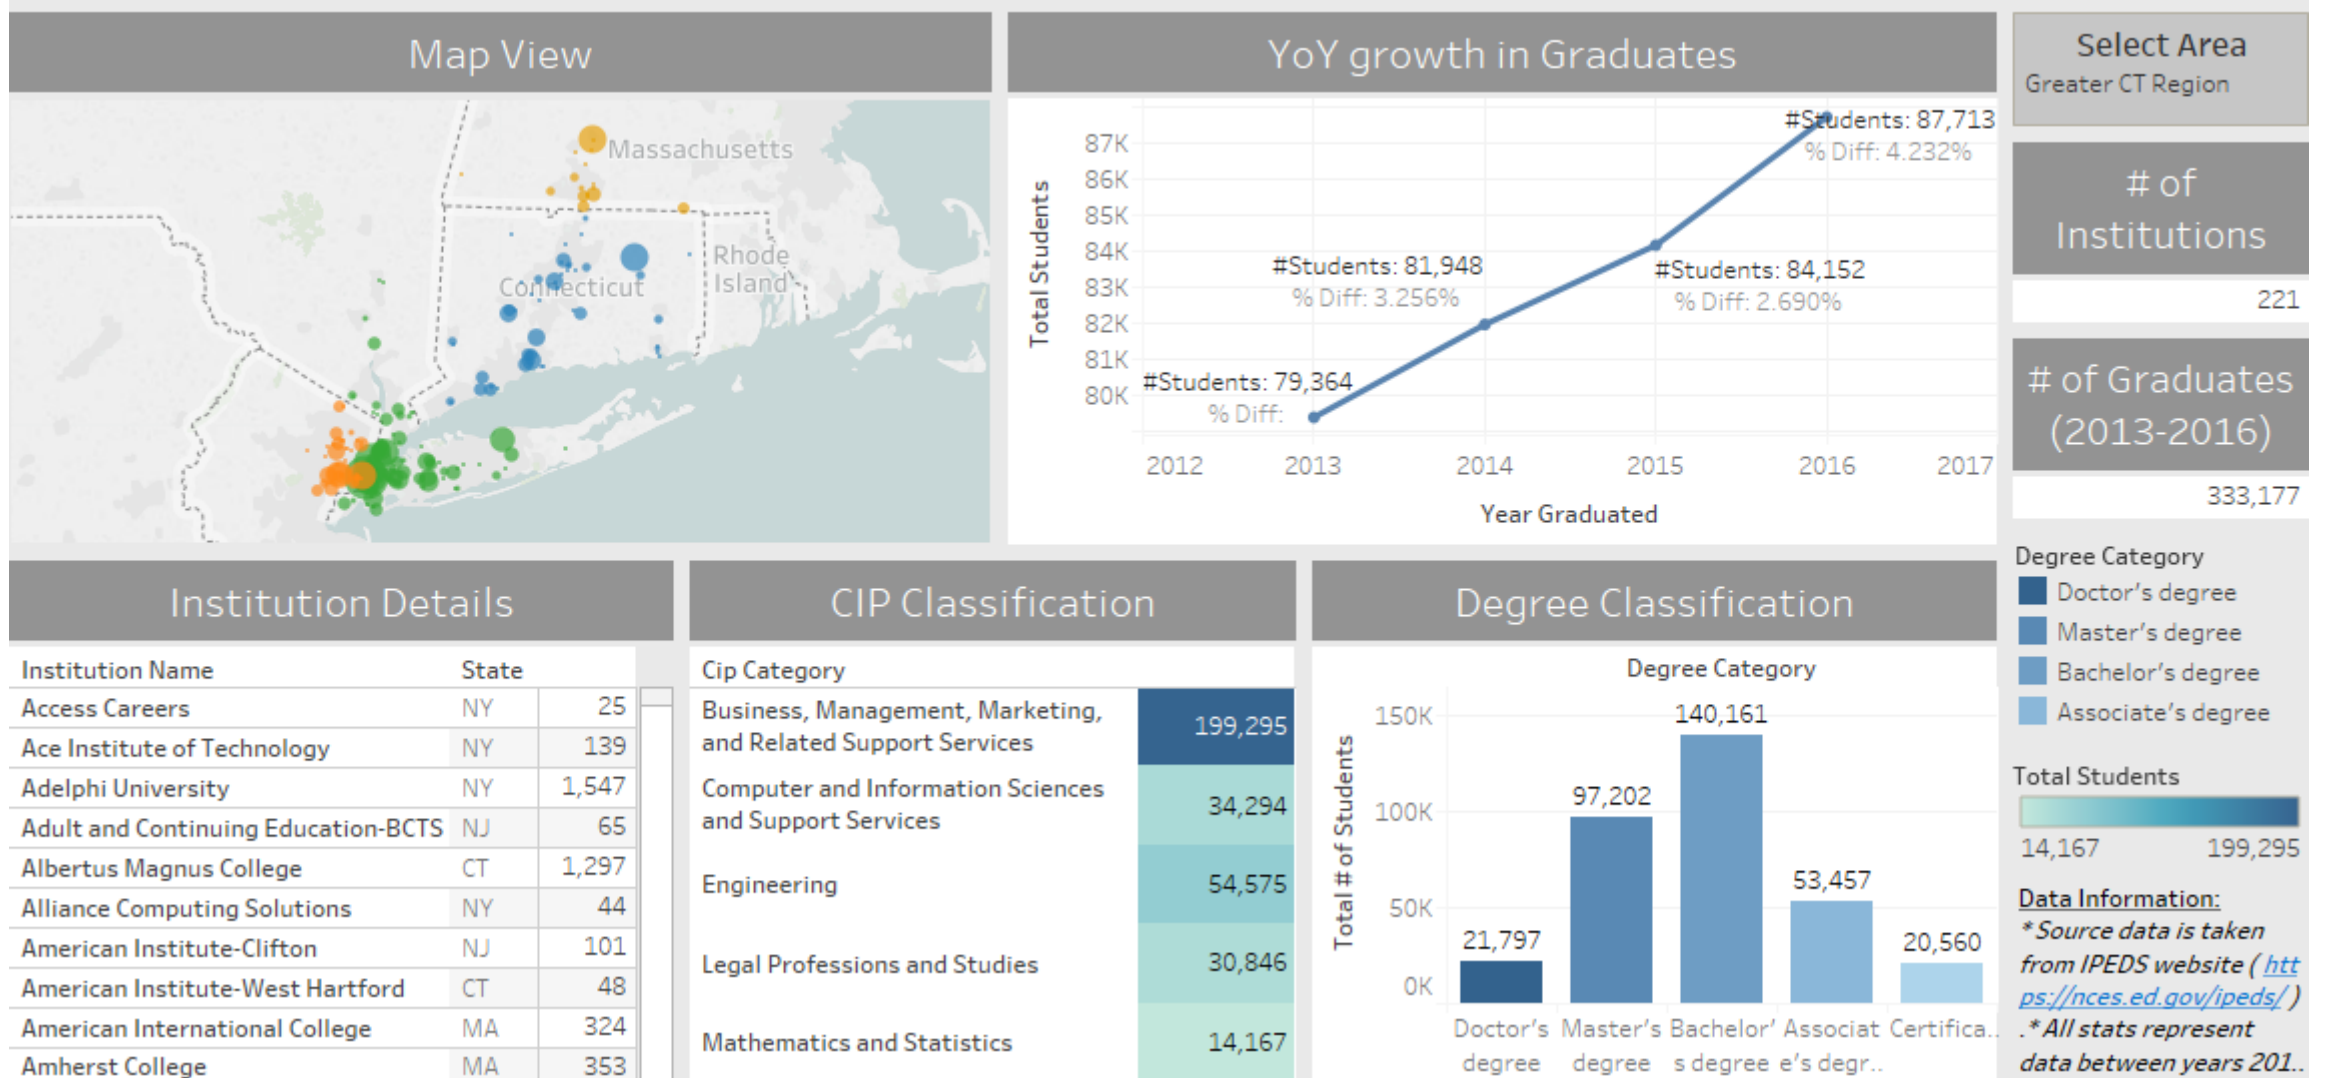

CONNECTICUT GRADUATE METRICS (Around 50mile Radius)

CONNECTICUT GRADUATE METRICS (Around 50mile Radius)

CONNECTICUT GRADUATE METRICS (Around 50mile Radius)

CONNECTICUT GRADUATE METRICS (Around 50mile Radius)