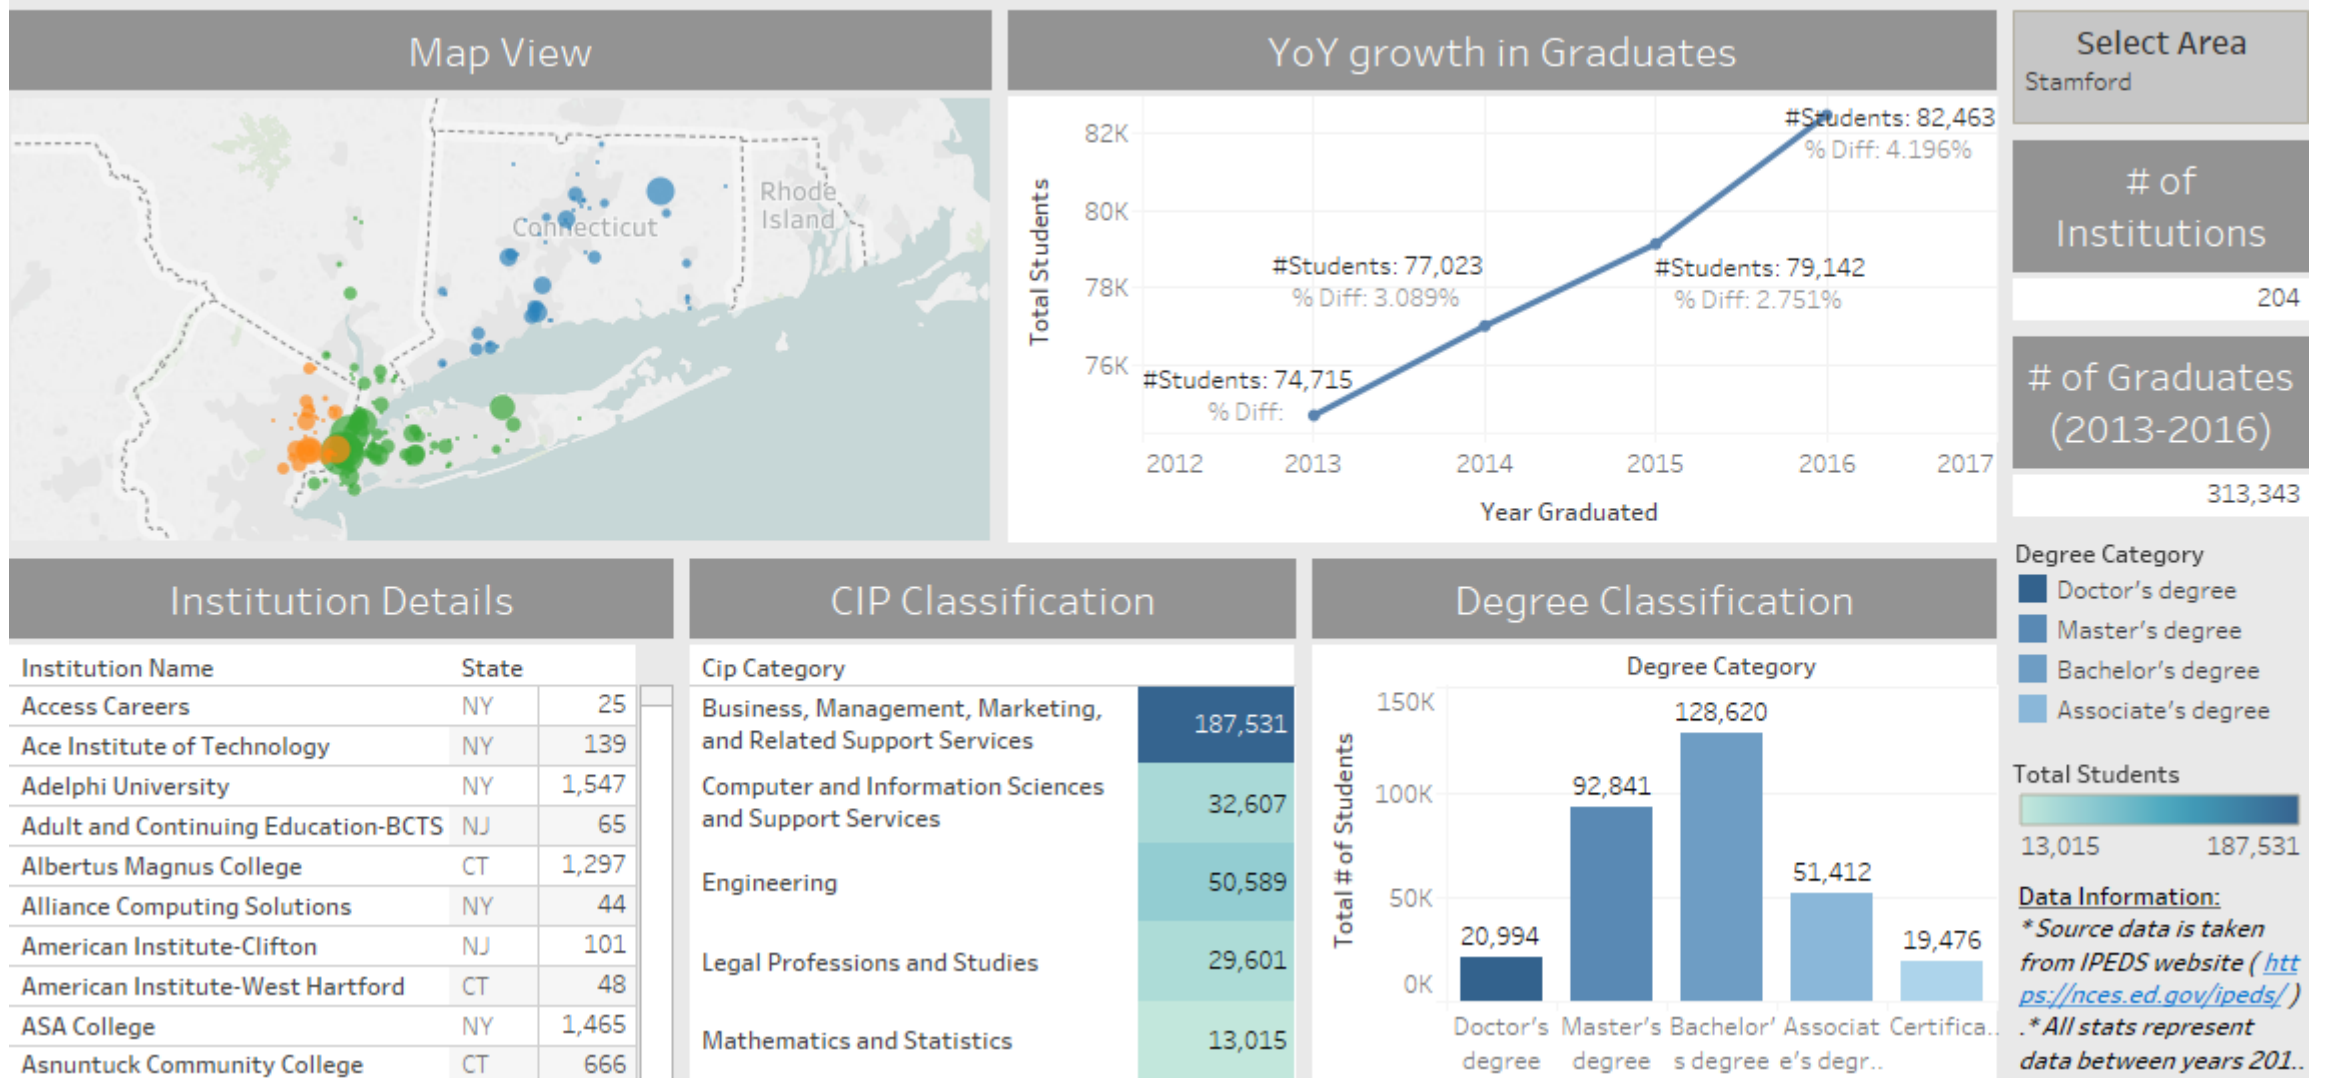

CONNECTICUT GRADUATE METRICS (Around 50mile Radius)

CONNECTICUT GRADUATE METRICS (Around 50mile Radius)

CONNECTICUT GRADUATE METRICS (Around 50mile Radius)

CONNECTICUT GRADUATE METRICS (Around 50mile Radius)