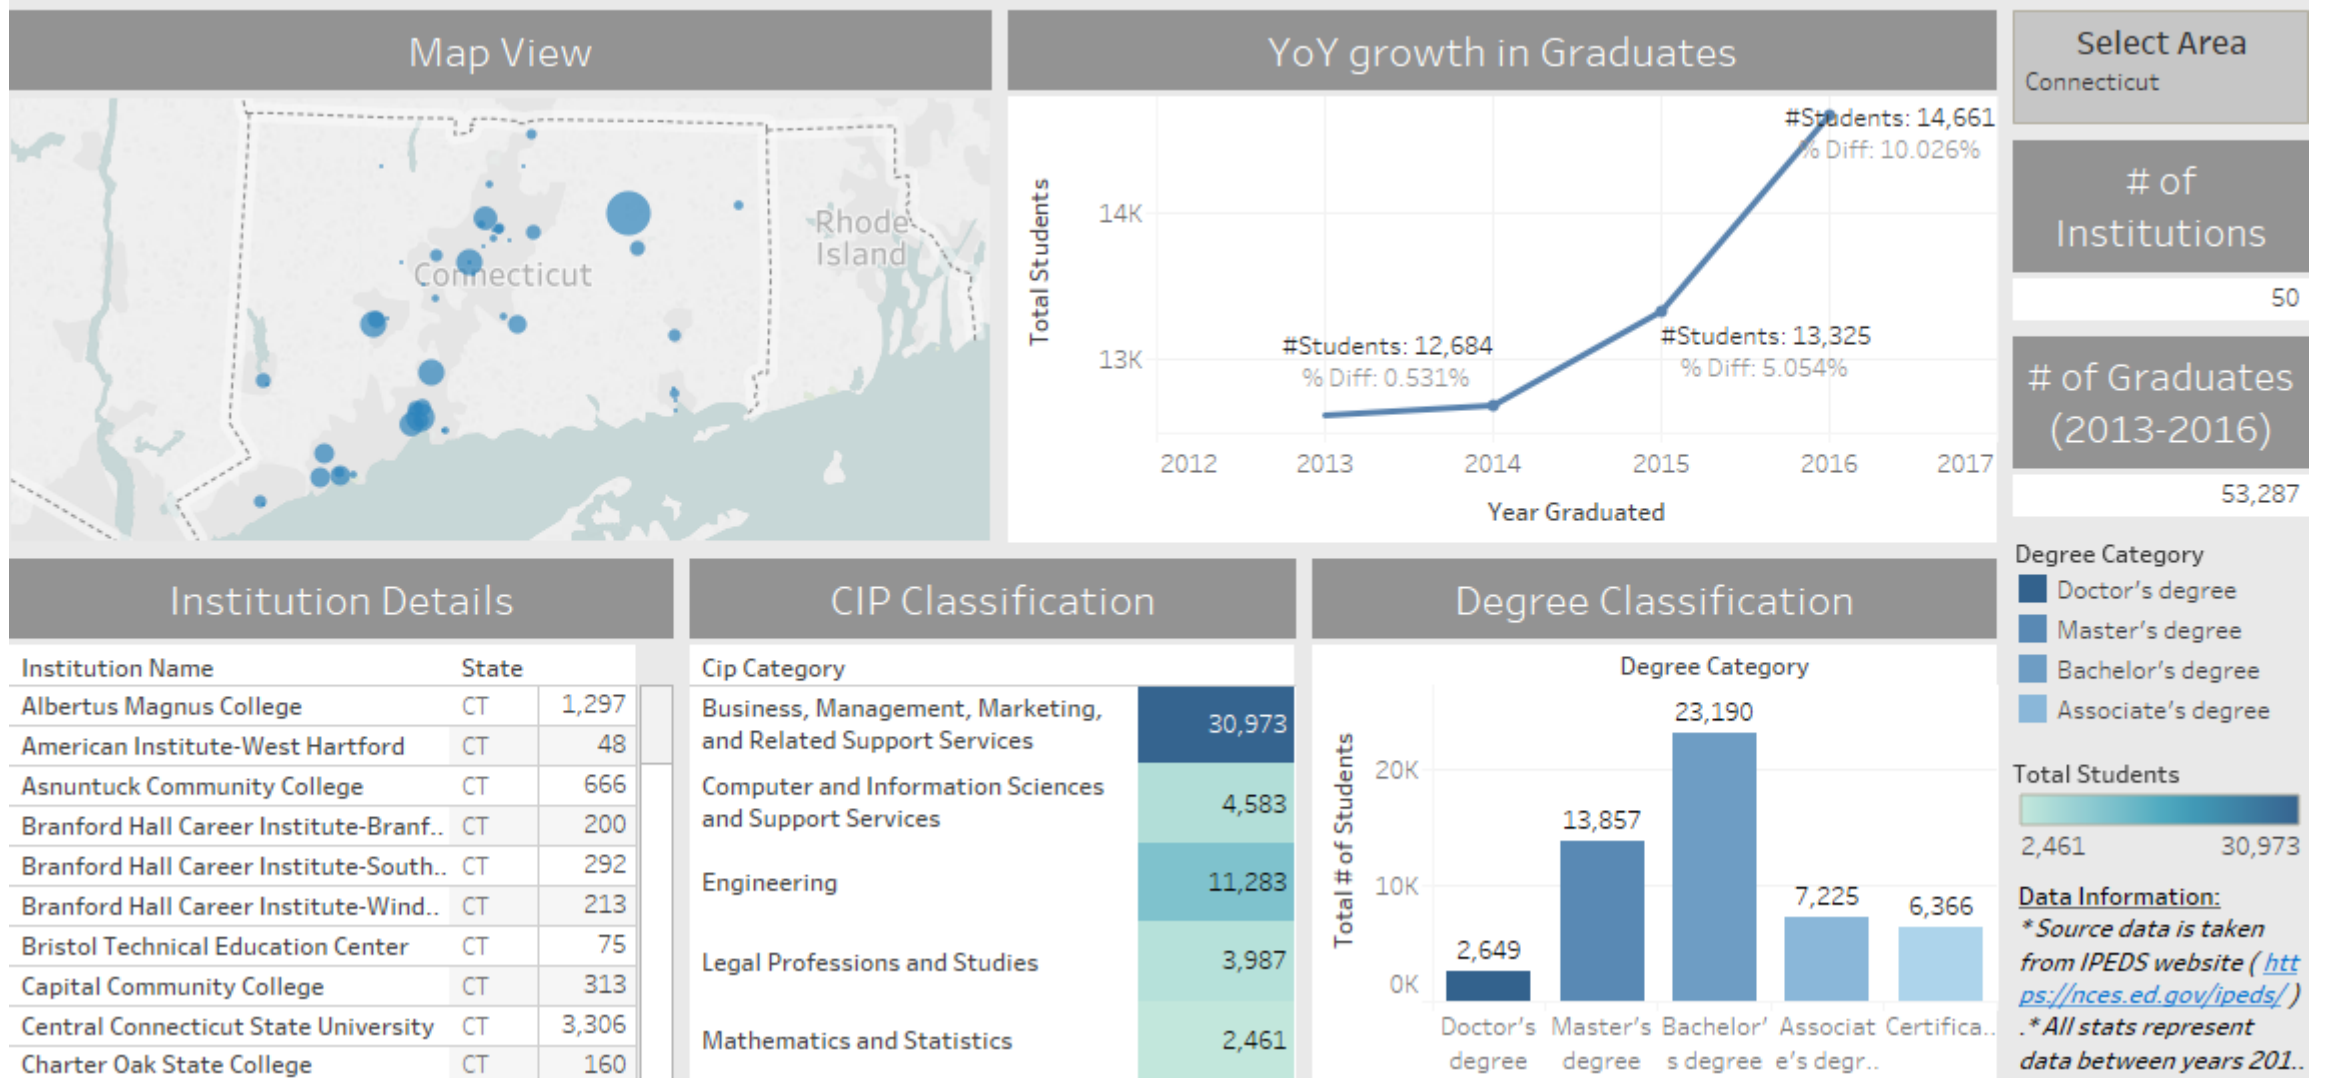

CONNECTICUT GRADUATE METRICS (Around 50mile Radius)

CONNECTICUT GRADUATE METRICS (Around 50mile Radius)

CONNECTICUT GRADUATE METRICS (Around 50mile Radius)

CONNECTICUT GRADUATE METRICS (Around 50mile Radius)